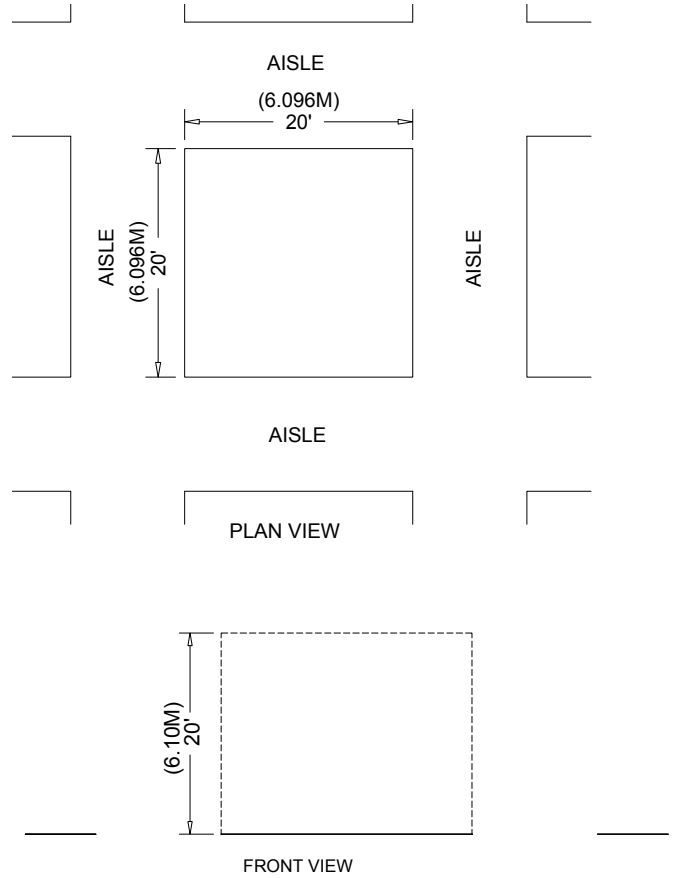

Island Booth

An Island Booth is any size booth exposed to aisles on all four sides.

Dimensions

An Island Booth is typically 20ft by 20ft (6.10m by 6.10m) or larger, although it may be configured differently.

Use of Space

The entire cubic content of the space may be used up to the maximum allowable height, which is 20ft (6.10m) for booth structure, overhead signage may be rigged to a maximum of 25 ft (measured from top of sign to floor).

Be advised that Island Booths configured with solid walls around the perimeter higher than 8' may potentially obstruct the line of sight of neighboring booths. When designing Island Booths, exhibitors are asked to consider allowing for at least 20% visibility on structures/walls above 4' tall on all four sides. Exhibitor may use plexiglass or similar see-through material to create taller structures/walls that will allow for line of sight above 4'.

ISLAND BOOTH