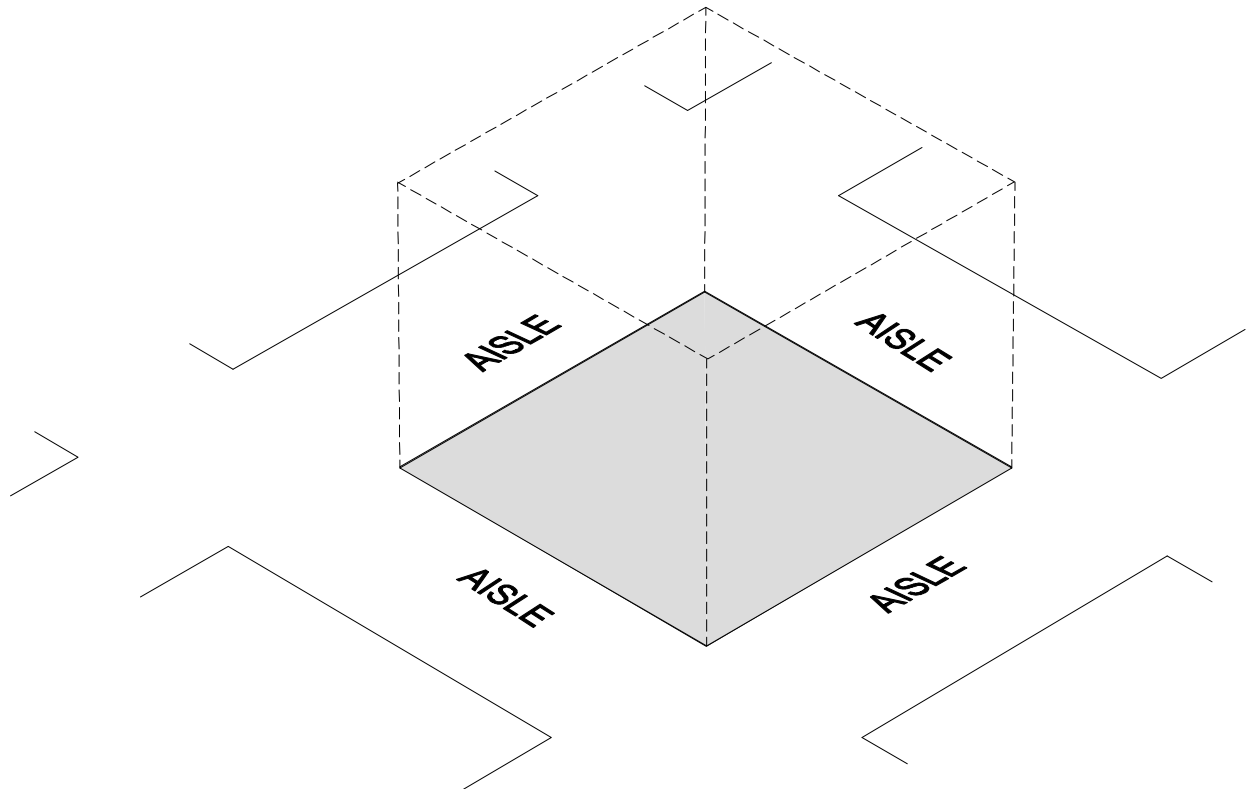

Island Booth

An Island Booth is any size booth exposed to aisles on all four sides.

Dimensions

An Island Booth is typically 20ft by 20ft (6.10m by 6.10m) or larger, although it may be configured differently.

Use of Space

The entire cubic content of the space may be used up to the maximum allowable height, which is 20ft (6.10m) for booth structure, overhead signage may be rigged to a maximum of 25 ft (measured from top of sign to floor).

Be advised that Island Booths configured with solid walls around the perimeter higher than 8' may potentially obstruct the line of sight of neighboring booths. When designing Island Booths, exhibitors are asked to consider allowing for at least 20% visibility on structures/walls above 4' tall on all four sides. Exhibitor may use plexiglass or similar see-through material to create taller structures/walls that will allow for line of sight above 4'.

ISLAND BOOTH